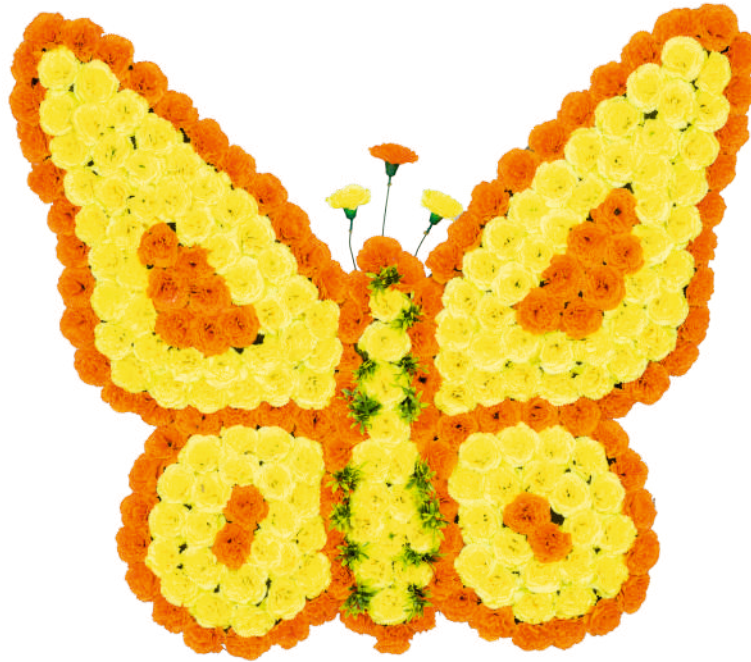

SIZE - H 4 X W 4 FEET

MF - 105
SIZE - H 6 X W 6 FEET

SIZE - H 4 X W 4 FEET

MF - 106
SIZE - 6.5 H X 6 W FEET

Haldi Backdrope

MF - 107
SIZE - H 7 X W 6 FEET 4 DEEP

MF - 108
SIZE - 6 H X 5 W FEET

Haldi Backdrope